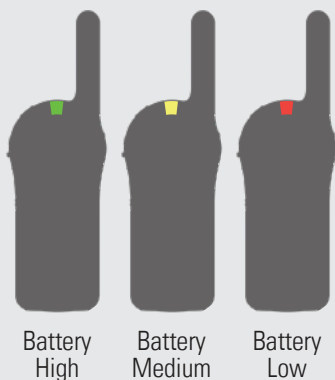

LED STATUS

BATTERY STATUS