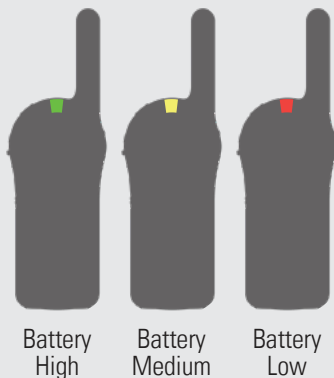

LED STATUS

BATTERY STATUS