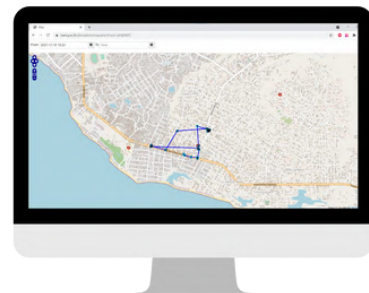

Location reports of the PTT

TRAMIGO MCPTT DISPATCHER

CENTRALISED WINDOWS COMMUNICATION

The MCPTT dispatcher offers large and multi-display dispatchers for terminals and other wide spaces. Audio in/out and text input can be integrated using standard devices and connections, including wired and bluetooth.