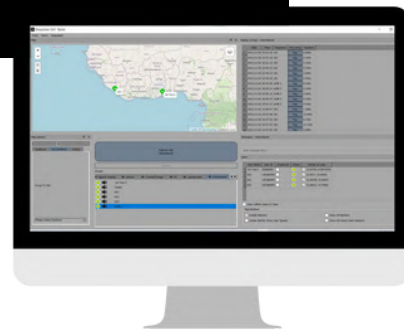

Admin panel for managing and creating groups with users

KEY FEATURES

- Add and remove users
- Add, modify and remove groups
- Mass provisioning
- Mass removal
- Check group status

Managing users profile

Location reports of the PTT

TRAMIGO MCPTT DISPATCHER

CENTRALISED WINDOWS COMMUNICATION

The MCPTT dispatcher offers large and multi-display dispatchers for terminals and other wide spaces. Audio in/out and text input can be integrated using standard devices and connections, including wired and bluetooth.